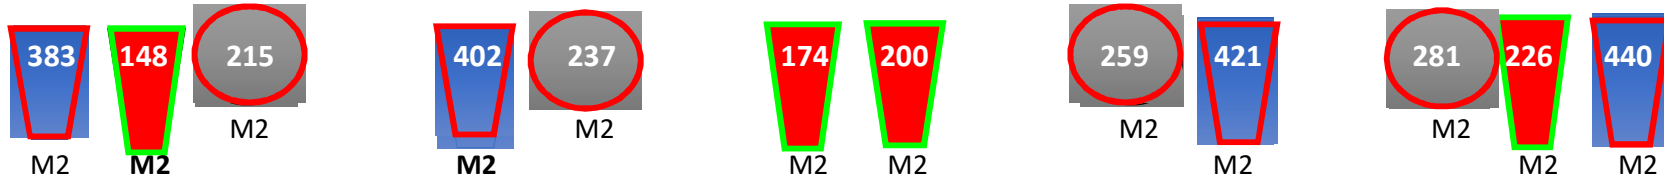

Robe spot 575 AT

Robin Viva CMY

Robin 800 LED wash ovalizer

Robin 600 LED wash

Robe 1200 LED wash

Robe 350 LED Beam FW

Asterion 7ch

horizont / horizon

4 35

435

jeviště / stage

428

428

forbína / proscenium

hlediště / auditorium

Lighting plan intelligent spotlight – GATE WAY